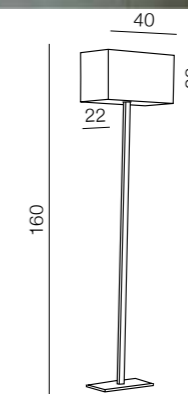

Martens Floor

- 1 ML2251 (white/chrome)
- 2 ML2251 (black/chrome)

E27 1x Max 60W
metal/ fabric