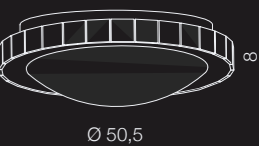

# Gallant

23

**Gallant 50 Square**

1557-FL (chrome)  
LED 36W 2160lm  
metal/glass

**Gallant 38 Round**

1557-M (chrome)  
LED 24W 1440lm  
metal/glass

**Gallant 38 Square**

1557-FM (chrome)  
LED 24W 1440lm  
metal/glas

**Gallant 50 Round**

1557-L (chrome)  
LED 36W 2160lm  
metal/glass