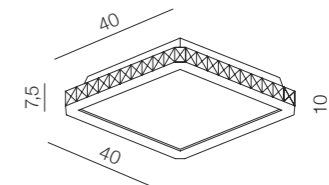

# Gallant

23

**Gallant 50 Square**

1557-FL (chrome)  
LED 36W 2160lm  
metal/glass

**Gallant 38 Round**

1557-M (chrome)  
LED 24W 1440lm  
metal/glass

**Gallant 38 Square**

1557-FM (chrome)  
LED 24W 1440lm  
metal/glas