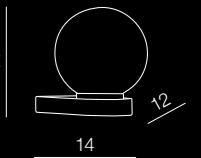

Gaia

280

IP44

Gaia 1 new

LW1402 (chrome/white)
 1x G9 MAX 33W
 opal glass/metal chrome

Gaia 2 new

LW15527-2 (chrome/white)
 2x G9 MAX 33W
 opal glass/metal chrome

Viviane

281

IP44

Viviane

LW1405 (chrome/white)
 1x G9 MAX 40W
 opal glass/metal chrome