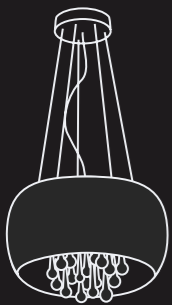

# Buzz

126

22

Ø 50

## Buzz top

42609-5 (copper)  
G9 5x MAX 40W  
glass/crystal/metal

150

Ø 50

## Buzz

42609-5 (copper)  
G9 5x MAX 40W  
glass/crystal/metal