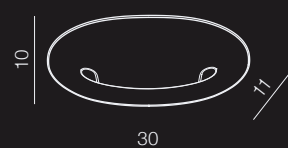

# Largo

116

LED

Largo

MB15003079-1C (satin white)  
LED 12W, 720 lm  
aluminium IP20

# Ray

117

1 CHROME

2 SATIN NICKEL

Ray LED

- 1 MD14003026-1B (chrome)
- 2 MD14003026-1A (satin nickel)

LED 28W, 1740 lm  
aluminium IP20