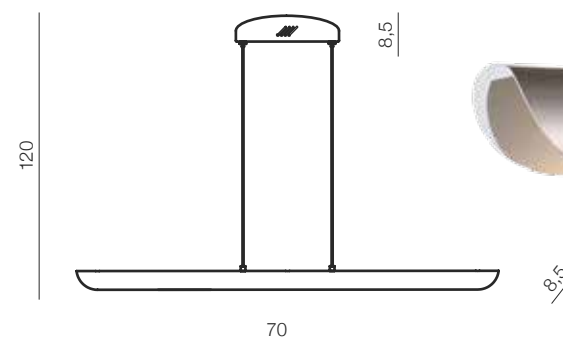

# Ray

117

1 CHROME

2 SATIN NICKEL

Ray LED

- 1 MD14003026-1B (chrome)
- 2 MD14003026-1A (satin nickel)

LED 28W, 1740 lm  
aluminium IP20