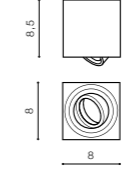

## MINI ELOY

bulb not included

GM4006	connect GU10 1x Max. 50W	
aluminium		
IP20	installation place	
group energy label	inlet opening	

### COLOUR

- ALUMINIUM (ALU)
- BLACK (BK)
- WHITE (WH)
- CHROME (CH)

TILT 60° ROTATION 350°