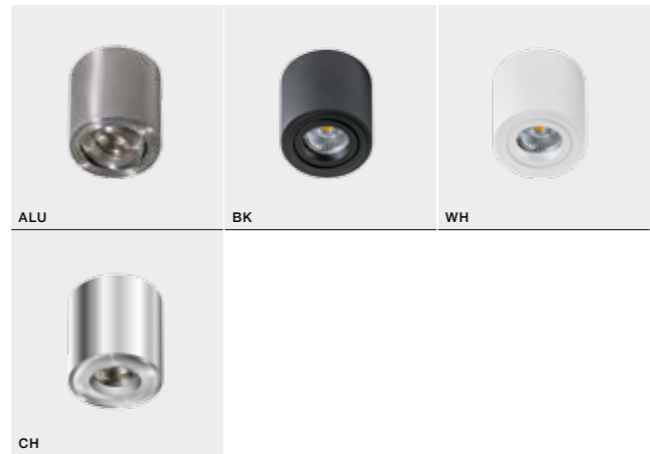

## MINI BROSS

bulb not included

GM4000	connect GU10 1x Max.50W	
aluminium		
IP20	installation place	
group energy label	inlet opening	

### COLOUR

- ALUMINIUM (ALU)
- BLACK (BK)
- WHITE (WH)
- CHROME (CH)

TILT 60° ROTATION 350°