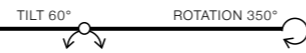

BROSS 1

bulb not included

GM4100	connect GU10 1x Max.50W	
metal / aluminium		
IP20	installation place	
group energy label	inlet opening	

COLOUR

- ALUMINIUM (ALU)
- BLACK / ALUMINIUM (BK / ALU)
- WHITE (WH)
- WHITE / ALUMINIUM (WH / ALU)
- CHROME (CH)
- WHITE / BLACK (WH/BK)
- BRIGHT GREY (BGR)

BROSS 2

bulb not included

GM4200	connect GU10 2x Max.50W	
metal / aluminium		
IP20	installation place	
group energy label	inlet opening	

COLOUR

- ALUMINIUM (ALU)
- BLACK / ALUMINIUM (BK / ALU)
- WHITE (WH)
- WHITE / ALUMINIUM (WH / ALU)
- CHROME (CH)
- WHITE / BLACK (WH/BK)
- BRIGHT GREY (BGR)