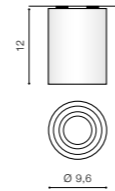

BROSS 1

bulb not included

GM4100	connect GU10 1x Max.50W	
metal / aluminium		
IP20	installation place	
group energy label	inlet opening	

COLOUR

- ALUMINIUM (ALU)
- BLACK / ALUMINIUM (BK / ALU)
- WHITE (WH)
- WHITE / ALUMINIUM (WH / ALU)
- CHROME (CH)
- WHITE / BLACK (WH/BK)
- BRIGHT GREY (BGR)

BROSS 2

bulb not included

GM4200	connect GU10 2x Max.50W	
metal / aluminium		
IP20	installation place	
group energy label	inlet opening	

COLOUR

- ALUMINIUM (ALU)
- BLACK / ALUMINIUM (BK / ALU)
- WHITE (WH)
- WHITE / ALUMINIUM (WH / ALU)
- CHROME (CH)
- WHITE / BLACK (WH/BK)
- BRIGHT GREY (BGR)