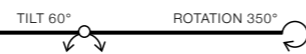

BROSS 1

bulb not included

GM4100	connect GU10 1x Max.50W	
metal / aluminium		
IP20	installation place	
group energy label	inlet opening	

COLOUR

- ALUMINIUM (ALU)
- BLACK / ALUMINIUM (BK / ALU)
- WHITE (WH)
- WHITE / ALUMINIUM (WH / ALU)
- CHROME (CH)
- WHITE / BLACK (WH/BK)
- BRIGHT GREY (BGR)

BROSS 2

bulb not included

GM4200	connect GU10 2x Max.50W	
metal / aluminium		
IP20	installation place	
group energy label	inlet opening	

COLOUR

- ALUMINIUM (ALU)
- BLACK / ALUMINIUM (BK / ALU)
- WHITE (WH)
- WHITE / ALUMINIUM (WH / ALU)
- CHROME (CH)
- WHITE / BLACK (WH/BK)
- BRIGHT GREY (BGR)