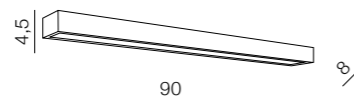

3 BLACK

COLOR TEMPERATURE 3000K OR 4000K

Rado 60

- 1 LIN-3000-60-CH / 3000K 857lm
- 2 LIN-4000-60-CH / 4000K 900lm
- 3 LIN-4000-60-WH / 4000K 900lm
- 4 LIN-4000-60-BK / 4000K 900lm

LED 18W IP44
aluminium/glass/PC