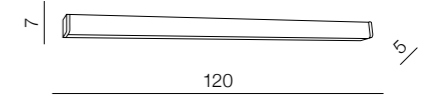

Petra

Peter S

new 272

273 new

IP44

IP44

COLOR TEMPERATURE 3000K OR 4000K

COLOR TEMPERATURE 3000K OR 4000K