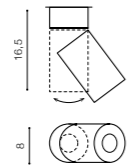

SIENA 10W 3000K/4000K

bulb included

**PRODUCT CODE	LED 10W 3000K RA \geq 90 840lm	
aluminium	LED 10W 4000K RA \geq 90 880lm	
IP20	installation place	
group energy label	inlet opening	

COLOUR

- WHITE (WH) - ** SH603000-10-WH / SH604000-10-WH
- BLACK (BK) - ** SH613000-10-BK / SH614000-10-BK
- CHROME (CH) - ** SH623000-10-CH / SH624000-10-CH

SIENA 20W 3000K/4000K

bulb included

**PRODUCT CODE	LED 20W 3000K RA \geq 90 1680lm	
aluminium	LED 20W 4000K RA \geq 90 1760lm	
IP20	installation place	
group energy label	inlet opening	

COLOUR

- WHITE (WH) - ** SH603000-20-WH / SH604000-20-WH
- BLACK (BK) - ** SH613000-20-BK / SH614000-20-BK
- CHROME (CH) - ** SH623000-20-CH / SH624000-20-CH

**PRODUCT CODE	LED 10W 3000K RA \geq 90 840lm	
aluminium	LED 10W 4000K RA \geq 90 880lm	
IP20	installation place - track 3 x line	
group energy label	inlet opening	

COLOUR

- WHITE (WH) - ** SH633000-10-WH / SH634000-10-WH
- BLACK (BK) - ** SH643000-10-BK / SH644000-10-BK