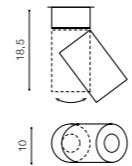

SIENA 10W 3000K/4000K

bulb included

**PRODUCT CODE	LED 10W 3000K RA \geq 90 840lm	
aluminium	LED 10W 4000K RA \geq 90 880lm	
IP20	installation place	
group energy label	inlet opening	

COLOUR

- WHITE (WH) - ** SH603000-10-WH / SH604000-10-WH
- BLACK (BK) - ** SH613000-10-BK / SH614000-10-BK
- CHROME (CH) - ** SH623000-10-CH / SH624000-10-CH

SIENA 20W 3000K/4000K

bulb included

**PRODUCT CODE	LED 20W 3000K RA \geq 90 1680lm	
aluminium	LED 20W 4000K RA \geq 90 1760lm	
IP20	installation place	
group energy label	inlet opening	

COLOUR

- WHITE (WH) - ** SH603000-20-WH / SH604000-20-WH
- BLACK (BK) - ** SH613000-20-BK / SH614000-20-BK
- CHROME (CH) - ** SH623000-20-CH / SH624000-20-CH

**PRODUCT CODE	LED 10W 3000K RA \geq 90 840lm	
aluminium	LED 10W 4000K RA \geq 90 880lm	
IP20	installation place - track 3 x line	
group energy label	inlet opening	

COLOUR

- WHITE (WH) - ** SH633000-10-WH / SH634000-10-WH
- BLACK (BK) - ** SH643000-10-BK / SH644000-10-BK