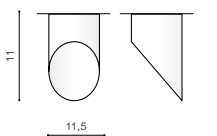

MOMO 14 3000K

bulb included

**PRODUCT CODE	LED 18W 3000K RA≥90 1500lm	
aluminium		
IP20	installation place	
group energy label	inlet opening	

COLOUR

☐ WHITE (WH) - ** SH2618-WH

☒ BLACK (BK) - ** SH2618-BK