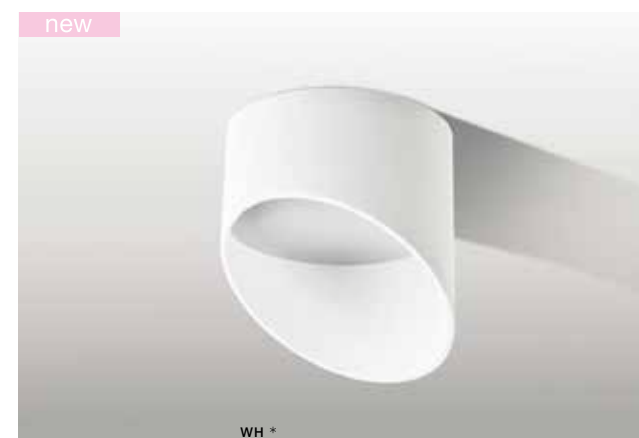

MATEO S

bulb integrated

LC1464-FW	LED 7W 3000K RA>80 520lm	
aluminium	520 lm	
IP20	installation place	
group energy label	inlet opening	

COLOUR

MATT WHITE (WH)

MATEO M

bulb integrated

LC1465-FW	LED 9W 3000K RA>80	
aluminium	710 lm	
IP20	installation place	
group energy label	inlet opening	

COLOUR

MATT WHITE (WH)

MOMO 8 3000K

bulb included

**PRODUCT CODE	LED 6W 3000K RA≥90 500lm	
aluminium		
IP20	installation place	
group energy label	inlet opening	

COLOUR

WHITE (WH) - ** SH2606-WH

BLACK (BK) - ** SH2606-BK

MOMO 12 3000K

bulb included

**PRODUCT CODE	LED 12W 3000K RA≥90 1000lm	
aluminium		
IP20	installation place	
group energy label	inlet opening	

COLOUR

WHITE (WH) - ** SH2612-WH

BLACK (BK) - ** SH2612-BK

MOMO 14 3000K

bulb included

**PRODUCT CODE	LED 18W 3000K RA≥90 1500lm	
aluminium		
IP20	installation place	
group energy label	inlet opening	

COLOUR

WHITE (WH) - ** SH2618-WH

BLACK (BK) - ** SH2618-BK

* - EXPLANATION SHORTCUT PAGE 2 (E)