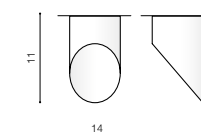

bulb included

**PRODUCT CODE	LED 18W 3000K RA≥90 1500lm	
aluminium		
IP20	installation place	
group energy label	inlet opening	

COLOUR

WHITE (WH) - ** SH2618-WH

BLACK (BK) - ** SH2618-BK

* - EXPLANATION SHORTCUT PAGE 2 (E)