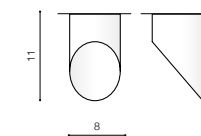

MOMO 12 3000K

bulb included

**PRODUCT CODE	LED 12W 3000K RA≥90 1000lm	
aluminium		
IP20	installation place	
group energy label	inlet opening	

COLOUR

☐ WHITE (WH) - ** SH2612-WH

☒ BLACK (BK) - ** SH2612-BK