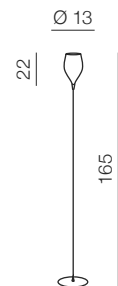

1 SHINY WHITE

2 SHINY BLACK

3 AMBER

4 OLIVE

Izza wall

- 1 MB1288-1W (shiny white)
 - 2 MB1288-1BL (shiny black)
 - 3 MB1288-1AM (amber)
 - 4 MB1288-1OL (olive)
- G4 1x 40W
metal/glass

Izza

- 1 MJ1288-1WH (shiny white)
 - 2 MJ1288-1BL (shiny black)
 - 3 MJ1288-1AM (amber)
 - 4 MJ1288-1OL (olive)
- E14 1x 40W
metal/glass

Izza 3

- 1 MD1288B-3MA (matt amber)
 - 2 MD1288B-3MG (matt grey)
 - 3 MD1288B-3BK (shiny black)
 - 4 MD1288B-3W (shiny white)
- E14 3x 40W
metal/glass

Izza 1

- 1 MD1288-1W (shiny white)
 - 2 MD1288-1BL (shiny black)
 - 3 MD1288A-1AM (amber)
 - 4 MD1288A-1OL (olive)
- E14 1x 40W
metal/glass

Izza 4

- 1 MD1288B-4W (shiny white)
 - 2 MD1288B-4BL (shiny black)
 - 3 MD1288B-4AM (amber)
 - 4 MD1288B-4OL (olive)
- E14 4x 40W
metal/glass

Izza 5

- 1 MD1288A-5W (shiny white)
 - 2 MD1288A-5BL (shiny black)
 - 3 MD1288A-5AM (amber)
 - 4 MD1288A-5OL (olive)
- E14 5x 40W
metal/glass