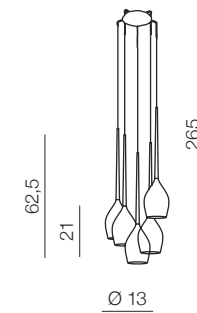

Izza 3

- 1 MD1288B-3MA (matt amber)
 - 2 MD1288B-3MG (matt grey)
 - 3 MD1288B-3BK (shiny black)
 - 4 MD1288B-3W (shiny white)
- E14 3x 40W
metal/glass

Izza 1

- 1 MD1288-1W (shiny white)
 - 2 MD1288-1BL (shiny black)
 - 3 MD1288A-1AM (amber)
 - 4 MD1288A-1OL (olive)
- E14 1x 40W
metal/glass

Izza 4

- 1 MD1288B-4W (shiny white)
 - 2 MD1288B-4BL (shiny black)
 - 3 MD1288B-4AM (amber)
 - 4 MD1288B-4OL (olive)
- E14 4x 40W
metal/glass

Izza 5

- 1 MD1288A-5W (shiny white)
 - 2 MD1288A-5BL (shiny black)
 - 3 MD1288A-5AM (amber)
 - 4 MD1288A-5OL (olive)
- E14 5x 40W
metal/glass