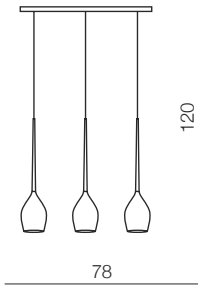

1 SHINY WHITE

2 SHINY BLACK

3 AMBER

4 OLIVE

Izza wall

- 1 MB1288-1W (shiny white)
 - 2 MB1288-1BL (shiny black)
 - 3 MB1288-1AM (amber)
 - 4 MB1288-1OL (olive)
- G4 1x 40W
metal/glass

Izza

- 1 MJ1288-1WH (shiny white)
 - 2 MJ1288-1BL (shiny black)
 - 3 MJ1288-1AM (amber)
 - 4 MJ1288-1OL (olive)
- E14 1x 40W
metal/glass

Izza 3

- 1 MD1288B-3MA (matt amber)
 - 2 MD1288B-3MG (matt grey)
 - 3 MD1288B-3BK (shiny black)
 - 4 MD1288B-3W (shiny white)
- E14 3x 40W
metal/glass

Izza 1

- 1 MD1288-1W (shiny white)
 - 2 MD1288-1BL (shiny black)
 - 3 MD1288A-1AM (amber)
 - 4 MD1288A-1OL (olive)
- E14 1x 40W
metal/glass

Izza 4

- 1 MD1288B-4W (shiny white)
 - 2 MD1288B-4BL (shiny black)
 - 3 MD1288B-4AM (amber)
 - 4 MD1288B-4OL (olive)
- E14 4x 40W
metal/glass

Izza 5

- 1 MD1288A-5W (shiny white)
 - 2 MD1288A-5BL (shiny black)
 - 3 MD1288A-5AM (amber)
 - 4 MD1288A-5OL (olive)
- E14 5x 40W
metal/glass

Izza 8

- 1 MD1288A-8W (shiny white)
 - 2 MD1288A-8BL (shiny black)
 - 3 MD1288A-8AM (amber)
 - 4 MD1288A-8OL (olive)
- E14 8x 40W
metal/glass