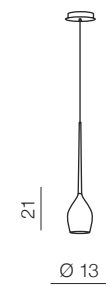

1 SHINY WHITE

2 SHINY BLACK

3 AMBER

4 OLIVE

Izza wall

- 1 MB1288-1W (shiny white)
 - 2 MB1288-1BL (shiny black)
 - 3 MB1288-1AM (amber)
 - 4 MB1288-1OL (olive)
- G4 1x 40W
metal/glass

Izza

- 1 MJ1288-1WH (shiny white)
 - 2 MJ1288-1BL (shiny black)
 - 3 MJ1288-1AM (amber)
 - 4 MJ1288-1OL (olive)
- E14 1x 40W
metal/glass

Izza 3

- 1 MD1288B-3MA (matt amber)
 - 2 MD1288B-3MG (matt grey)
 - 3 MD1288B-3BK (shiny black)
 - 4 MD1288B-3W (shiny white)
- E14 3x 40W
metal/glass

Izza 1

- 1 MD1288-1W (shiny white)
 - 2 MD1288-1BL (shiny black)
 - 3 MD1288A-1AM (amber)
 - 4 MD1288A-1OL (olive)
- E14 1x 40W
metal/glass

Izza 4

- 1 MD1288B-4W (shiny white)
 - 2 MD1288B-4BL (shiny black)
 - 3 MD1288B-4AM (amber)
 - 4 MD1288B-4OL (olive)
- E14 4x 40W
metal/glass

Izza 5

- 1 MD1288A-5W (shiny white)
 - 2 MD1288A-5BL (shiny black)
 - 3 MD1288A-5AM (amber)
 - 4 MD1288A-5OL (olive)
- E14 5x 40W
metal/glass