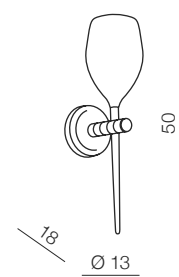

1 SHINY WHITE

2 SHINY BLACK

3 AMBER

4 OLIVE

Izza wall

- 1 MB1288-1W (shiny white)
 - 2 MB1288-1BL (shiny black)
 - 3 MB1288-1AM (amber)
 - 4 MB1288-1OL (olive)
- G4 1x 40W
metal/glass

Izza

- 1 MJ1288-1WH (shiny white)
 - 2 MJ1288-1BL (shiny black)
 - 3 MJ1288-1AM (amber)
 - 4 MJ1288-1OL (olive)
- E14 1x 40W
metal/glass

Izza 3

- 1 MD1288B-3MA (matt amber)
 - 2 MD1288B-3MG (matt grey)
 - 3 MD1288B-3BK (shiny black)
 - 4 MD1288B-3W (shiny white)
- E14 3x 40W
metal/glass

Izza 1

- 1 MD1288-1W (shiny white)
 - 2 MD1288-1BL (shiny black)
 - 3 MD1288A-1AM (amber)
 - 4 MD1288A-1OL (olive)
- E14 1x 40W
metal/glass

Izza 4

- 1 MD1288B-4W (shiny white)
 - 2 MD1288B-4BL (shiny black)
 - 3 MD1288B-4AM (amber)
 - 4 MD1288B-4OL (olive)
- E14 4x 40W
metal/glass

Izza 5

- 1 MD1288A-5W (shiny white)
 - 2 MD1288A-5BL (shiny black)
 - 3 MD1288A-5AM (amber)
 - 4 MD1288A-5OL (olive)
- E14 5x 40W
metal/glass

Izza 8

- 1 MD1288A-8W (shiny white)
 - 2 MD1288A-8BL (shiny black)
 - 3 MD1288A-8AM (amber)
 - 4 MD1288A-8OL (olive)
- E14 8x 40W
metal/glass