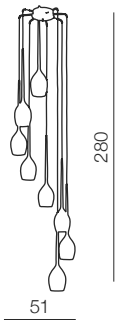

1 SHINY WHITE

2 SHINY BLACK

3 AMBER

4 OLIVE

Izza wall

- 1 MB1288-1W (shiny white)
 - 2 MB1288-1BL (shiny black)
 - 3 MB1288-1AM (amber)
 - 4 MB1288-1OL (olive)
- G4 1x 40W
metal/glass

Izza

- 1 MJ1288-1WH (shiny white)
 - 2 MJ1288-1BL (shiny black)
 - 3 MJ1288-1AM (amber)
 - 4 MJ1288-1OL (olive)
- E14 1x 40W
metal/glass

Izza 3

- 1 MD1288B-3MA (matt amber)
 - 2 MD1288B-3MG (matt grey)
 - 3 MD1288B-3BK (shiny black)
 - 4 MD1288B-3W (shiny white)
- E14 3x 40W
metal/glass

Izza 1

- 1 MD1288-1W (shiny white)
 - 2 MD1288-1BL (shiny black)
 - 3 MD1288A-1AM (amber)
 - 4 MD1288A-1OL (olive)
- E14 1x 40W
metal/glass

Izza 4

- 1 MD1288B-4W (shiny white)
 - 2 MD1288B-4BL (shiny black)
 - 3 MD1288B-4AM (amber)
 - 4 MD1288B-4OL (olive)
- E14 4x 40W
metal/glass

Izza 5

- 1 MD1288A-5W (shiny white)
 - 2 MD1288A-5BL (shiny black)
 - 3 MD1288A-5AM (amber)
 - 4 MD1288A-5OL (olive)
- E14 5x 40W
metal/glass

Izza 8

- 1 MD1288A-8W (shiny white)
 - 2 MD1288A-8BL (shiny black)
 - 3 MD1288A-8AM (amber)
 - 4 MD1288A-8OL (olive)
- E14 8x 40W
metal/glass