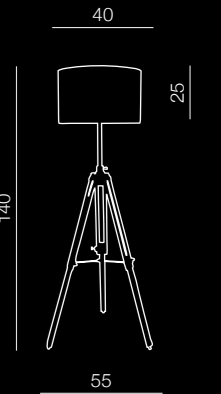

Cinema

167

Cinema

TS 062909F
E27 1x 60W
metal/chrome
wood/fabric/black