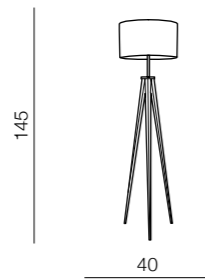

Sintra

new 166

1 BLACK

2 WHITE

3 GREY

Cinema

167

Cinema

TS 062909F
E27 1x 60W
metal/chrome
wood/fabric/black

Sintra chrome

- 1 BP-1658-BK (black)
- 2 BP-1658-WH (white)
- 3 BP-1658-GR (grey)

E27 1x MAX 60W
metal/fabric