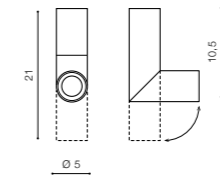

LUNA

bulb included

LM-8141	LED 12W 3000k 1100lm	
aluminium		
IP20	installation place	
group energy label	inlet opening	Ø 8,5cm

COLOUR

WHITE (WH)

TILT 90°      ROTATION 350°

SANTOS

bulb included

** PRODUCT CODE	LED 12W 3000K 950lm	
aluminium		
IP20	installation place	
group energy label	inlet opening	

COLOUR

WHITE (WH) - \*\* LM-9013

BLACK (BK) - \*\* LM-9012

TILT 90°      ROTATION 90°

\* - EXPLANATION SHORTCUT PAGE 2 (E)