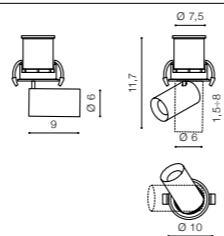

LUNA

bulb included

LM-8141	LED 12W 3000k 1100lm	
aluminium		
IP20	installation place	
group energy label	inlet opening	Ø 8,5cm

COLOUR

WHITE (WH)

TILT 90°      ROTATION 350°

SANTOS

bulb included

** PRODUCT CODE	LED 12W 3000K 950lm	
aluminium		
IP20	installation place	
group energy label	inlet opening	

COLOUR

WHITE (WH) - \*\* LM-9013

BLACK (BK) - \*\* LM-9012

TILT 90°      ROTATION 90°

\* - EXPLANATION SHORTCUT PAGE 2 (E)