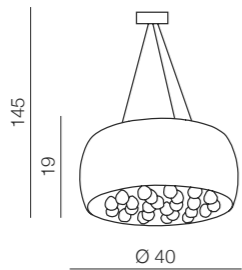

Caldo 40

LP/LC 2436-5PX
G9 5x 40W
metal/chrome/glass