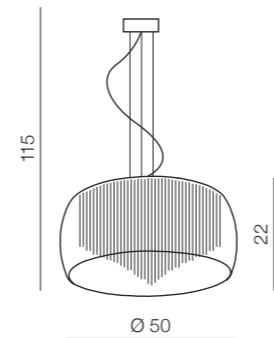

Rego 50 pendant

LC/LP 3957-8PX
G9 6x 40W
metal/chrome/
aluminum/glass