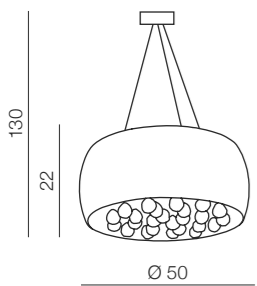

Caldo 50

LP/LC 2436-6PX
G9 5x 40W
metal/chrome/glass