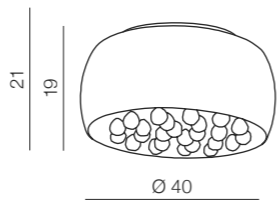

LC/LP 3957-5PX
G9 5x 40W
metal/chrome/
aluminum/glass

Caldo 50

LP/LC 2436-6PX
G9 5x 40W
metal/chrome/glass

Caldo 40

LP/LC 2436-5PX
G9 5x 40W
metal/chrome/glass

Caldo 50 top

LP/LC 2436-6PX
G9 6x 40W
metal/chrome/glass