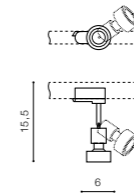

* - EXPLANATION SHORTCUT PAGE 2 (E)