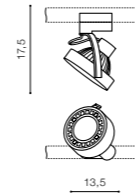

JERRY TRACK

42

Exposed downlights

JERRY TRACK

bulb not included

GM4114	connect GU10 1x Max. 50W	<input checked="" type="checkbox"/>
metal / aluminium		
IP20	installation place – track 3 x line	<input checked="" type="checkbox"/>
group energy label	inlet opening	

COLOUR

- WHITE (WH)
- BLACK (BK)

JANE TRACK

43

Exposed downlights

JANE TRACK

bulb not included

GM3116	connect GU10 1x Max. 50W	<input checked="" type="checkbox"/>
metal / aluminium		
IP20	installation place – track 3 x line	<input checked="" type="checkbox"/>
group energy label	inlet opening	