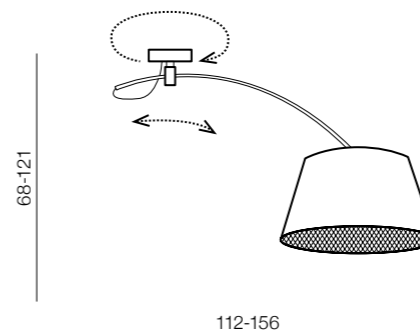

BP-4460  
E27 1x Max 60W  
metal/acrylic

Selena 2

- 1 MD2335-M (black)
- 2 MD2335-M (white)
- 3 MD2335-M (grey)

E27 1x MAX 60W  
metal/fabric/acrylic