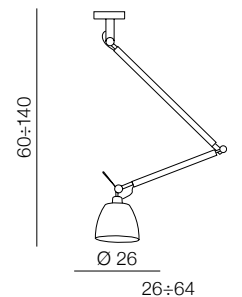

Zyta ALU S

- 1 MD2300-S ALU/WH (white)
- 2 MD2300-S ALU/BK (black)
- 3 MD2300-S ALU/GR (gray)
- 4 MD2300-S ALU/ALU (aluminium)

1x E27 MAX 60W
fabric/ aluminium