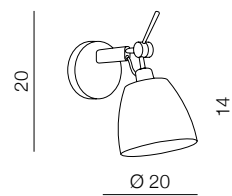

Zyta ALU

new 236

1 WHITE

2 BLACK

3 GRAY

4 ALUMINIUM

Zyta ALU Wall XS

- 1 MB2300-XS-ALU/WH (white)
- 2 MB2300-XS-ALU/BK (black)
- 3 MB2300-XS-ALU/GR (gray)
- 4 MB2300-XS-ALU/ALU (aluminium)