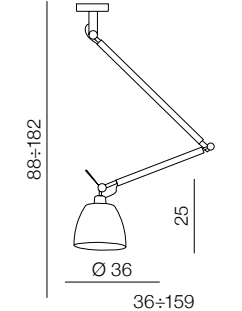

Zyta ALU M

- 1 MD2300-M ALU/WH (white)
- 2 MD2300-M ALU/BK (black)
- 3 MD2300-M ALU/GR (gray)
- 4 MD2300-M ALU/ALU (aluminium)

1x E27 MAX 60W
fabric/ aluminium