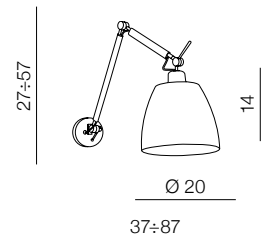

Zyta ALU Wall S

- 1 MB2300-S-ALU/WH (white)
- 2 MB2300-S-ALU/BK (black)
- 3 MB2300-S-ALU/GR (gray)
- 4 MB2300-S-ALU/ALU (aluminium)

1x E27 MAX 60W
fabric/ aluminium