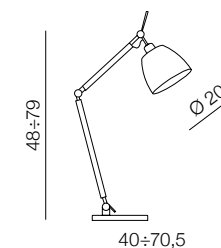

Zyta ALU S Table

- 1 MT2300-S ALU/WH (white)
- 2 MT2300-S ALU/BK (black)
- 3 MT2300-S ALU/GR (gray)
- 4 MT2300-S ALU/ALU (aluminium)

1x E27 MAX 60W
fabric/ aluminium