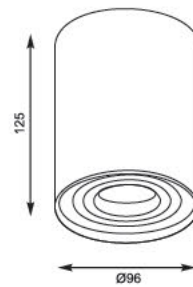

1.

3.

4.

2.

5.

ROND00
Spot
1. 50407-WH (white)
2. 50407-BK (black)
2*GU10 50W
white or black
aluminium
IP 24

ROND00
Spot
3. 89201 (black)
4. 45519 (white)
5. 44805 (silver)
1*GU10 MAX 50W
black or white or silver
aluminium
IP 24

ROND00: Spot 1. 50407-WH (white), 2. 50407-BK (black), Spot 3. 89201 (black), 4. 45519 (white), 5. 44805 (silver)