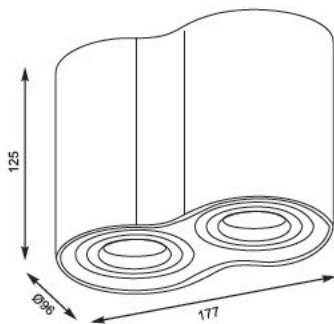

1.

3.

4.

2.

5.

ROND00
Spot
1. 50407-WH (white)
2. 50407-BK (black)
2*GU10 50W
white or black
aluminium
IP 24

ROND00
Spot
3. 89201 (black)
4. 45519 (white)
5. 44805 (silver)
1*GU10 MAX 50W
black or white or silver
aluminium
IP 24

ROND00: Spot 1. 50407-WH (white), 2. 50407-BK (black), Spot 3. 89201 (black), 4. 45519 (white), 5. 44805 (silver)