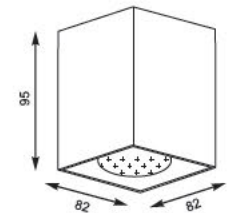

DEEP SL
Spot
1. 89313
1°GU10 MAX 50W
aluminium black/gold

SQUARE
Spot
2. 50475-WH (white)
3. 50475-BK (black)
1°GU10 MAX 50W
aluminium black or white

QUADRO
Spot
4. 89200-BK (black)
5. 89200-WH (white)
1°GU10 MAX 50W
aluminium black or white

DEEP SL: 1. Spot 89313
SQUARE: Spot 2. 50475-WH (white), 3. 50475-BK (black)
QUADRO: Spot 4. 89200-BK (black), 5. 89200-WH (white)