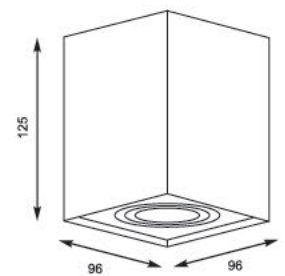

DEEP SL
Spot
1. 89313
1°GU10 MAX 50W
aluminium black/gold

SQUARE
Spot
2. 50475-WH (white)
3. 50475-BK (black)
1°GU10 MAX 50W
aluminium black or white

QUADRO
Spot
4. 89200-BK (black)
5. 89200-WH (white)
1°GU10 MAX 50W
aluminium black or white

DEEP SL: 1. Spot 89313
SQUARE: Spot 2. 50475-WH (white), 3. 50475-BK (black)
QUADRO: Spot 4. 89200-BK (black), 5. 89200-WH (white)