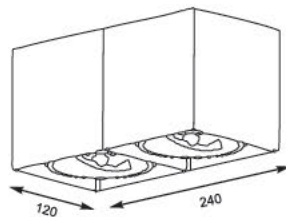

1.

2.

3.

4.

5.

6.

BOX SL 1
Spot
1. 89947 (white)
2. 90432 (black)
1*G9 MAX 42W
aluminium
white or black

BOX SL 2
Spot
3. 90433 (black)
4. 89949 (white)
2*G9 MAX 42W
aluminium
white or black

BOX
Spot
5. 50631 (white)
6. 50630 (black)
1*G9 MAX 42W
aluminium
white or black

BOX: Spot 1. 89947 (white), 2. 90432 (black), Spot 3. 90433 (black), 4. 89949 (white), 5. 50631 (white), 6. 50630 (black)