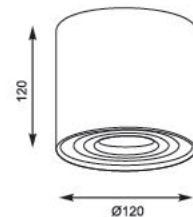

1.

2.

3.

4.

5.

6.

BOX SL 1
Spot
1. 89947 (white)
2. 90432 (black)
1*G9 MAX 42W
aluminium
white or black

BOX SL 2
Spot
3. 90433 (black)
4. 89949 (white)
2*G9 MAX 42W
aluminium
white or black

BOX
Spot
5. 50631 (white)
6. 50630 (black)
1*G9 MAX 42W
aluminium
white or black

BOX: Spot 1. 89947 (white), 2. 90432 (black), Spot 3. 90433 (black), 4. 89949 (white), 5. 50631 (white), 6. 50630 (black)