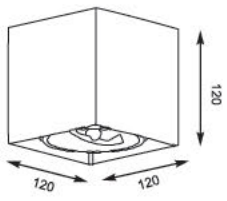

1.

2.

3.

4.

5.

6.

BOX SL 1
Spot
1. 89947 (white)
2. 90432 (black)
1*G9 MAX 42W
aluminium
white or black

BOX SL 2
Spot
3. 90433 (black)
4. 89949 (white)
2*G9 MAX 42W
aluminium
white or black

BOX
Spot
5. 50631 (white)
6. 50630 (black)
1*G9 MAX 42W
aluminium
white or black

BOX: Spot 1. 89947 (white), 2. 90432 (black), Spot 3. 90433 (black), 4. 89949 (white), 5. 50631 (white), 6. 50630 (black)