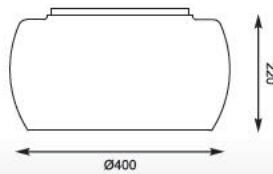

**RAIN**  
Ceiling  
C0076-01D-F4K9  
1\*G9 MAX 42W  
metal chrome /  
smoky glass /  
crystal drops inside  
IP20

**RAIN**  
Ceiling  
C0076-05L-F4K9  
5\*G9 MAX 42W  
metal chrome /  
smoky glass /  
crystal drops inside  
IP20

**RAIN**  
Ceiling  
C0076-06X-F4K9  
6\*G9 MAX 42W  
metal chrome /  
smoky glass /  
crystal drops inside  
IP20

RAIN: Ceiling C0076-01D-F4K9, Ceiling C0076-05L-F4K9, Ceiling C0076-06X-F4K9