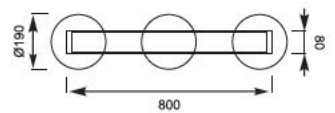

PICO
Ceiling
1. MX9023-1L (silver)
2. MX9023-1L (black)
1*E27 MAX 60W
aluminium wire shade /
opal glass inside

PICO
Pendant
1. MD9023-3B (silver)
2. MD9023-3B (black)
3*E27 MAX 60W
aluminium wire shade /
opal glass inside