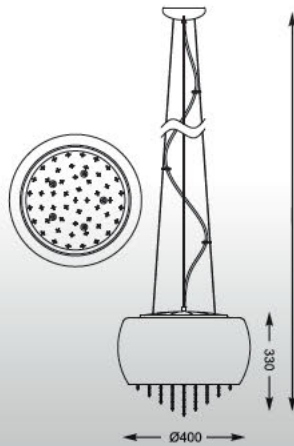

**VISTA**  
Pendant  
P0076-06K (silver)  
6\*G9 MAX 42W  
silver glass shade  
with dots /  
metal chrome

**VISTA**  
Pendant  
P0076-05K (silver)  
5\*G9 MAX 42W  
silver glass shade  
with dots /  
metal chrome

**VISTA**  
Pendant  
P0076-05K (gold)  
5\*G9 MAX 42W  
gold glass shade  
with dots /  
metal chrome canopy

VISTA: Pendant P0076-06K (silver), Pendant P0076-05K (silver), Pendant P0076-05K (gold)