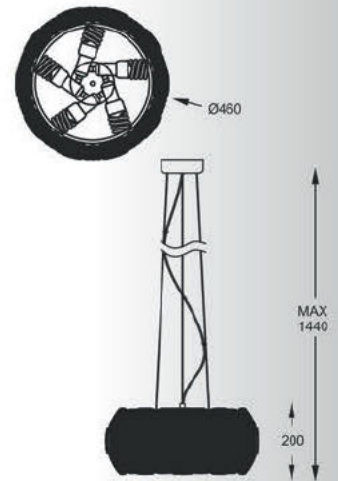

SOLE
Pendant
P0317-03H-S8A1
3*E27 / MAX 24
white polycarbonate plastic plates /
white metal canopy

SOLE
Pendant
P0317-05H-S8A1
5*E27 / MAX 24
white polycarbonate plastic plates /
white metal canopy

SOLE
Pendant
P0317-06H-S8A1
6*E27 / MAX 24
white polycarbonate plastic plates /
white metal canopy

SOLE: P0317-03H-S8A1, P0317-05H-S8A1, P0317-06H-S8A1

ZUMALINE