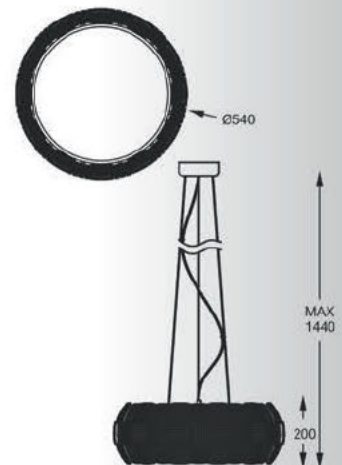

SOLE
Pendant
P0317-03H-S8A1
3*E27 / MAX 24
white polycarbonate plastic plates /
white metal canopy

SOLE
Pendant
P0317-05H-S8A1
5*E27 / MAX 24
white polycarbonate plastic plates /
white metal canopy

SOLE
Pendant
P0317-06H-S8A1
6*E27 / MAX 24
white polycarbonate plastic plates /
white metal canopy

SOLE: P0317-03H-S8A1, P0317-05H-S8A1, P0317-06H-S8A1

ZUMALINE