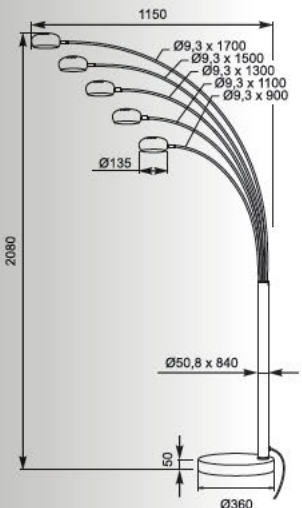

ZODIAC

Floor

1. TS-5805-BK (shiny black)
 2. TS-5805 (chrome)
- 5*E14 MAX 40W
shiny black or chrome

BRANCA

Floor

- TS-5805-BKGO
5*E14 MAX 40W
matt black metal /
gold inside shade

ZODIAC: Floor 1. TS-5805-BK (shiny black), 2. TS-5805 (chrome)
BRANCA: Floor TS-5805-BKGO