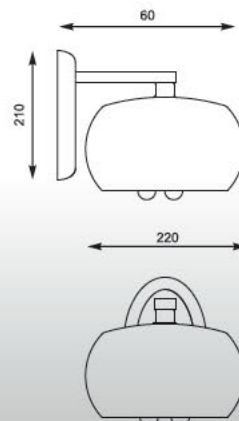

RAIN
Table
T0076-03D-F4K9
3*G9 MAX 28W
metal chrome /
smoky glass /
crystal drops inside
IP20

RAIN
Wall
W0076-01D-F4K9
1*G9 MAX 53W
metal chrome /
smoky glass /
crystal drops inside
IP20

RAIN: Table T0076-03D-F4K9, Wall W0076-01D-F4K9