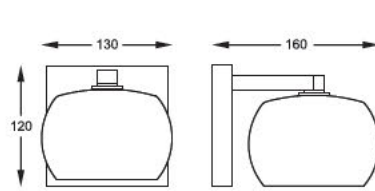

CRYSTAL
 Wall
 W0076-01D
 1*G9 / MAX 53W clear glass
 plating/clear crystal
 drops/chrome

CRYSTAL
 Wall
 W0076-01A-B5FZ
 1*G9 / MAX 42W
 glass plating/ crystal
 drops /chrome

CRYSTAL
 Wall
 W0076-02A-B5FZ
 2*G9 / MAX 42W
 glass plating/ crystal
 drops /chrome

CRYSTAL: Wall W0076-01D, Wall W0076-01A-B5FZ, Wall W0076-02A-B5FZ