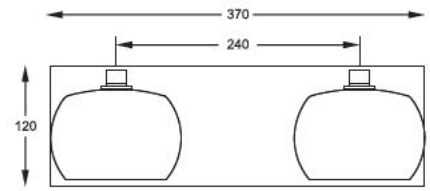

CRYSTAL
 Wall
 W0076-01D
 1*G9 / MAX 53W clear glass
 plating/clear crystal
 drops/chrome

CRYSTAL
 Wall
 W0076-01A-B5FZ
 1*G9 / MAX 42W
 glass plating/ crystal
 drops /chrome

CRYSTAL
 Wall
 W0076-02A-B5FZ
 2*G9 / MAX 42W
 glass plating/ crystal
 drops /chrome