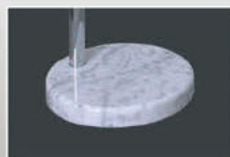

VISION
 Floor
 TS-010121W
 1*E27 MAX 60W
 metal chrome with acrylic shade /
 white marble base

GLAM
 Floor
 TS-010121WC
 1*E27 MAX 60W
 metal chrome with acrylic shade /
 stone base with chrome cover

VISION: Floor TS-010121W
 GLAM: Floor TS-010121WC