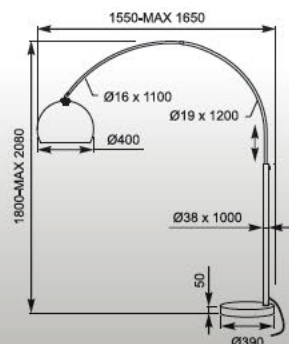

VISION
 Floor
 TS-010121W
 1*E27 MAX 60W
 metal chrome with acrylic shade /
 white marble base

GLAM
 Floor
 TS-010121WC
 1*E27 MAX 60W
 metal chrome with acrylic shade /
 stone base with chrome cover

VISION: Floor TS-010121W
 GLAM: Floor TS-010121WC