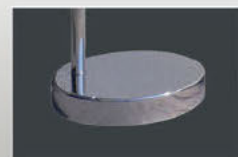

VISION
 Floor
 TS-010121W
 1*E27 MAX 60W
 metal chrome with acrylic shade /
 white marble base

GLAM
 Floor
 TS-010121WC
 1*E27 MAX 60W
 metal chrome with acrylic shade /
 stone base with chrome cover

VISION: Floor TS-010121W
 GLAM: Floor TS-010121WC