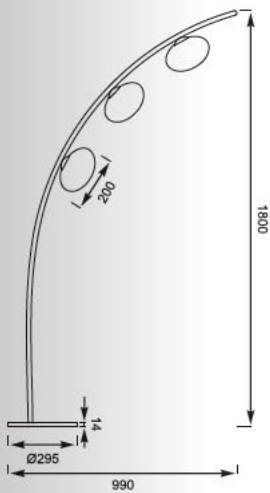

VENTI

Floor

1. TS-5805-G (red)
 2. TS-5805-G (white)
- 5°E14 MAX 40W
chrome body/red or white
glass/marble base

NEW YORK

Floor

- MJ65-3
3°E14 40W
matt white/matt silver

VENTI: Floor 1. TS-5805-G (red), 2. TS-5805-G (white)
NEW YORK: Floor MJ65-3